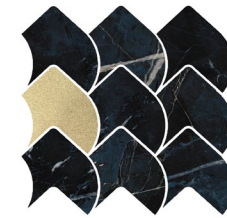

A square image showing a close-up of Black Calacatta marble. The pattern consists of a light beige or cream-colored base with intricate, dark grey and black veins. The veins are irregular and branching, creating a complex, organic design. The overall appearance is that of a high-quality natural stone.

Black Calacatta

NOVELTIES

2023 Collection

DUNE

Black Calacatta

188632 Black Calacatta
90x90 cm. / 35.4"x35.4" **M966**

188648 Rodapié Black Calacatta
8x90 cm. / 3.1"x35.4" **D260**

188717 Mosaico Black Calacatta Gold
28,5x25,5cm / 11,2"x10" **D880**