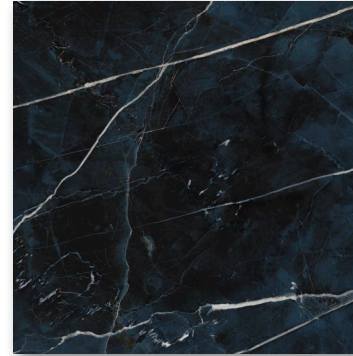

Black Calacatta