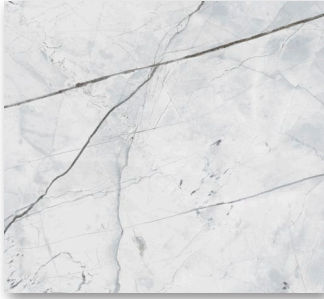

Light Calacatta